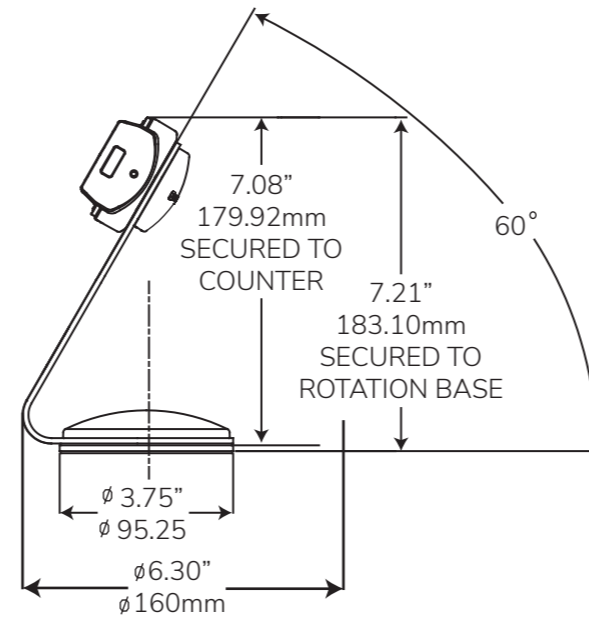

# Cling Stand

SKU	Weight	Date	Version	Max Screen
UCLGSTDB(Black) UCLGSTDW( White)	2.20lb	30.03.23	REV C	13"

ROTATION MOUNTING PATTERN

FIXED MOUNTING PATTERN

MOUNTING SCREWS NOT PROVIDED

ROTATION CLEARANCE FOR BASE WITH 360 DEGREES OF ROTATION