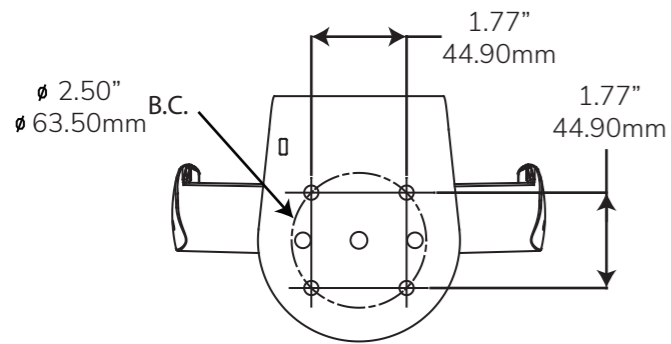

# Cling Stand

SKU	Weight	Date	Version	Max Screen
UCLGSTDB(Black) UCLGSTDW( White)	2.20lb	30.03.23	REV C	13"

ROTATION MOUNTING PATTERN

FIXED MOUNTING PATTERN

MOUNTING SCREWS NOT PROVIDED

ROTATION CLEARANCE FOR BASE WITH 360 DEGREES OF ROTATION