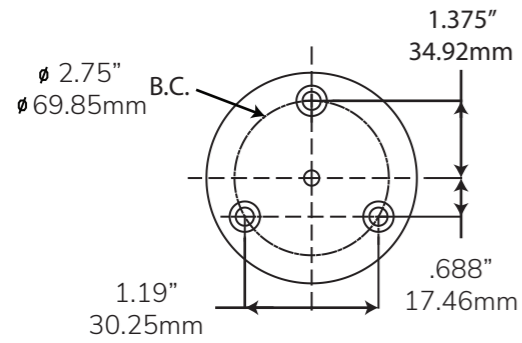

# Cling Stand

SKU	Weight	Date	Version	Max Screen
UCLGSTDB(Black) UCLGSTDW( White)	2.20lb	30.03.23	REV C	13"

ROTATION MOUNTING PATTERN

FIXED MOUNTING PATTERN

MOUNTING SCREWS NOT PROVIDED

ROTATION CLEARANCE FOR BASE WITH 360 DEGREES OF ROTATION