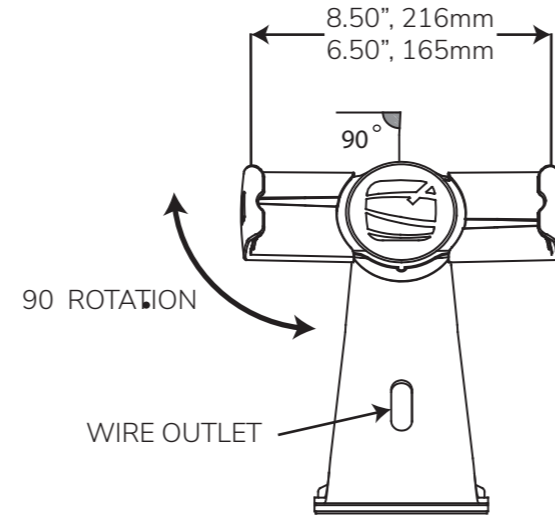

# Cling Stand

SKU	Weight	Date	Version	Max Screen
UCLGSTDB(Black) UCLGSTDW( White)	2.20lb	30.03.23	REV C	13"

ROTATION MOUNTING PATTERN

FIXED MOUNTING PATTERN

MOUNTING SCREWS NOT PROVIDED

ROTATION CLEARANCE FOR BASE WITH 360 DEGREES OF ROTATION