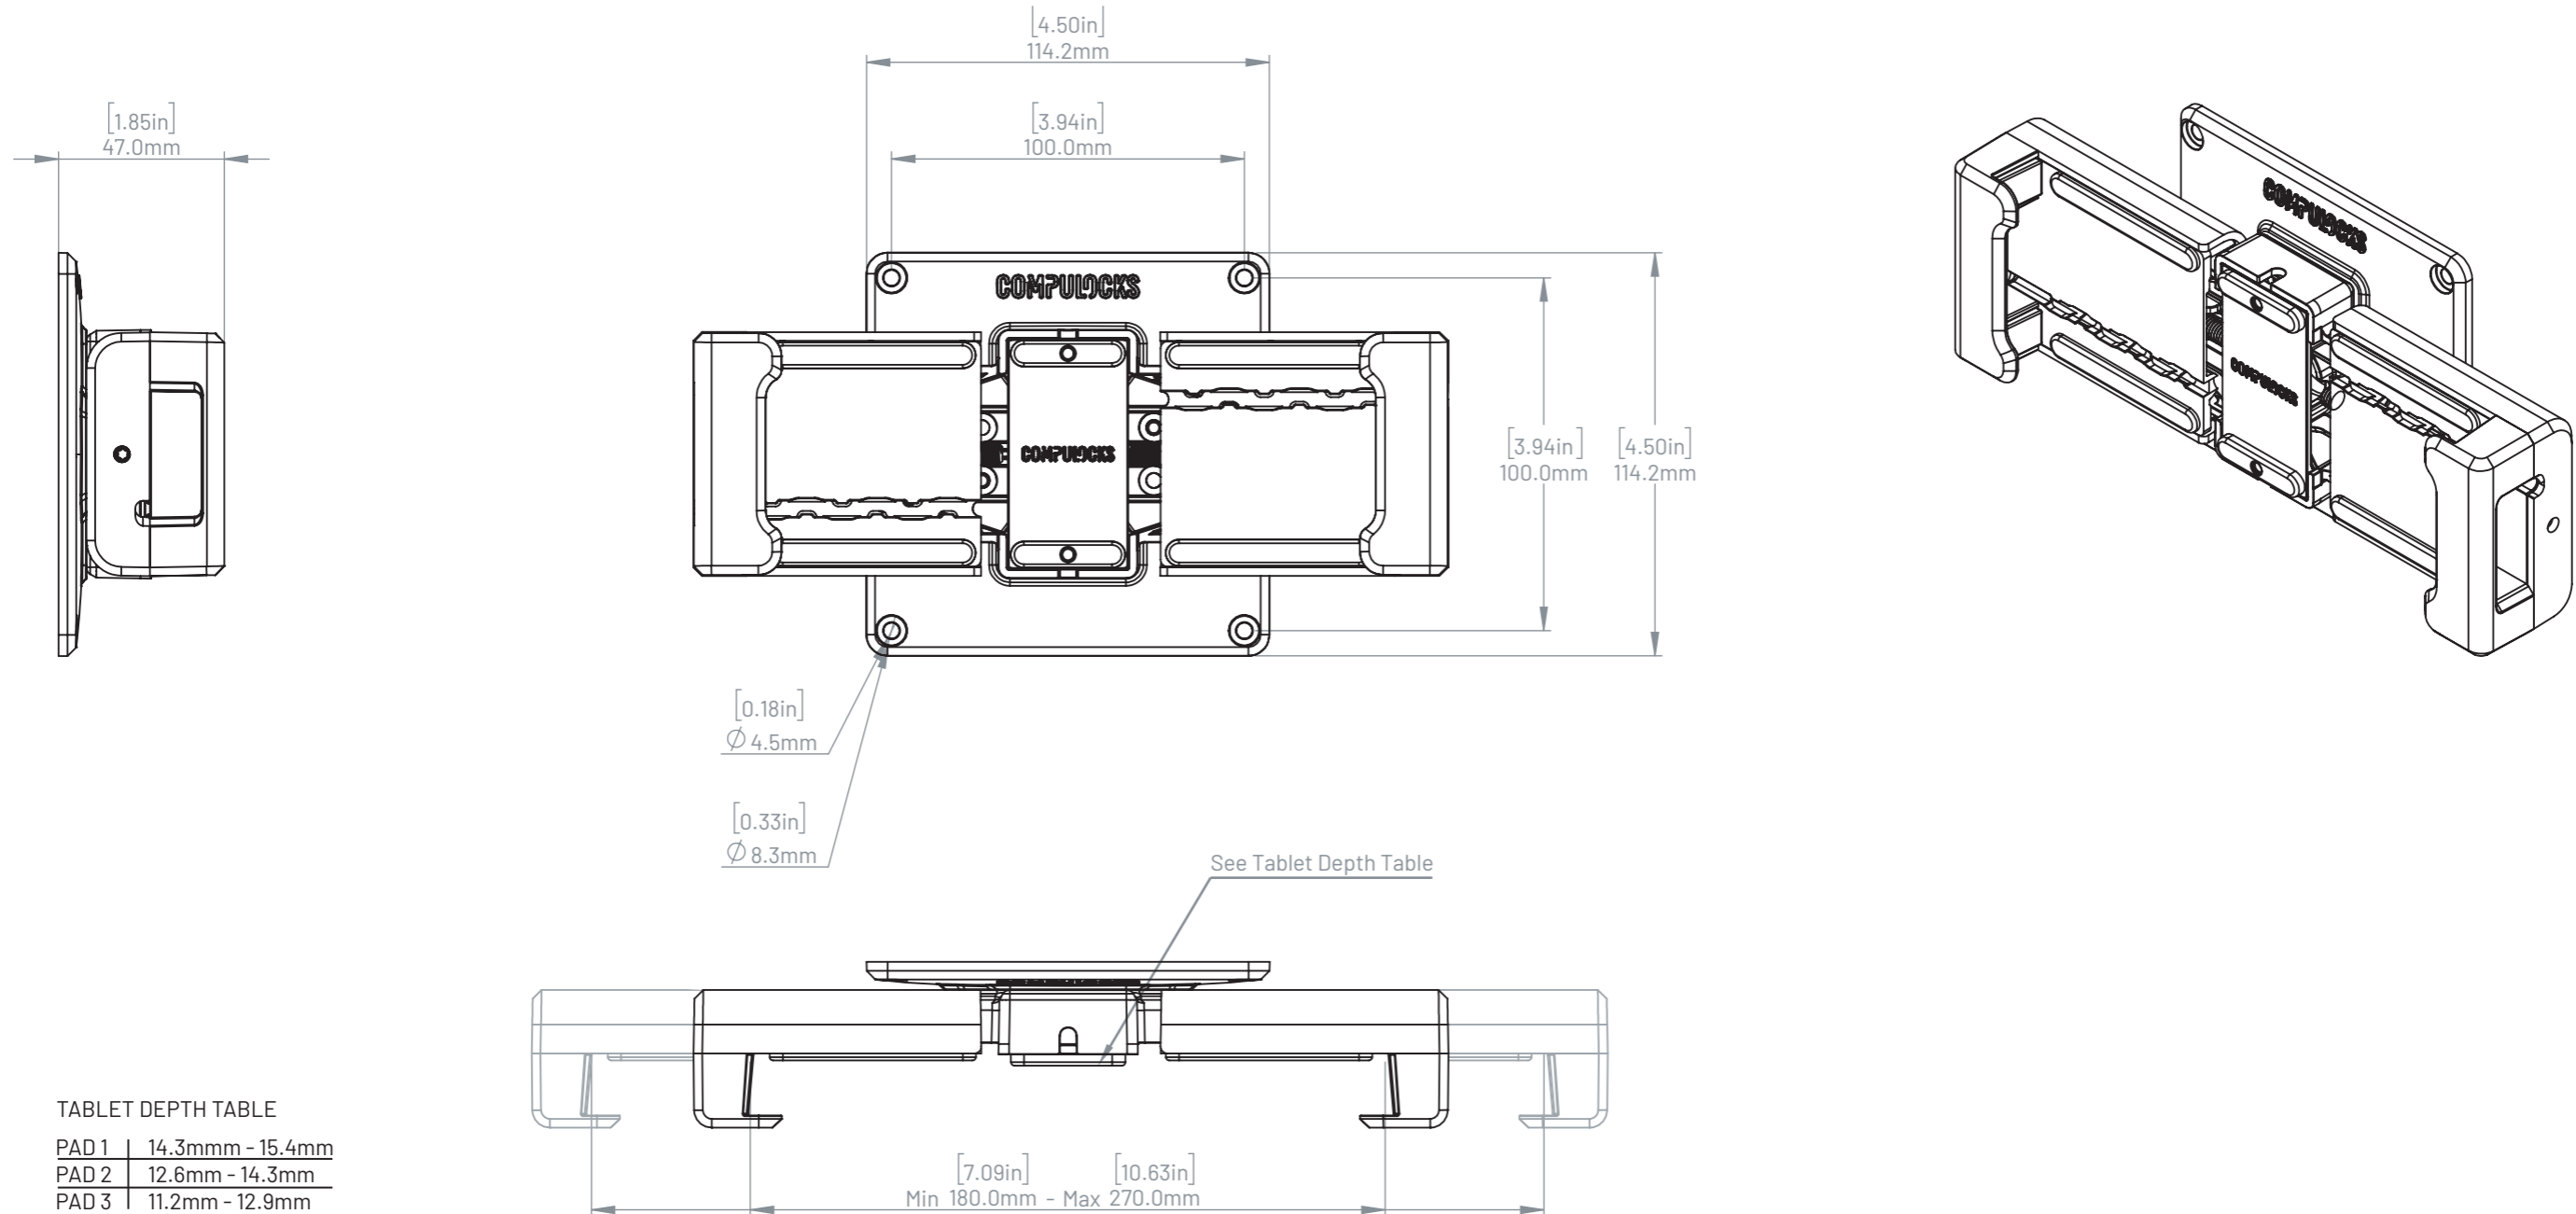

# Cling Extreme VESA Mount

SKU	Weight	Date	Version	Tablet Model
UCLXB(Black)	0.7lb	27.01.26	REV H	Tablets up to 13" Screens
UCLXW(White)				

TABLET DEPTH TABLE

PAD 1	14.3mm - 15.4mm
PAD 2	12.6mm - 14.3mm
PAD 3	11.2mm - 12.9mm