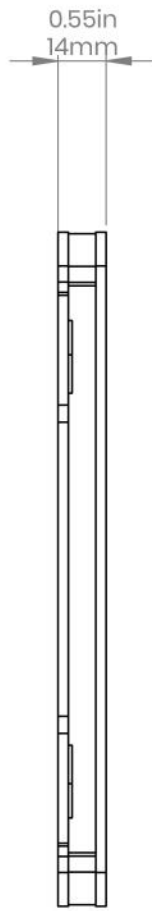

Axis iPad 10.2

SKU	Weight	Date	Version	Tablet Model
102AXSB(Black) 102AXSW(White)	1.05lb	13.08.20	V01	iPad (7th generation) 10.2" 2019

Padding Foam (X4)