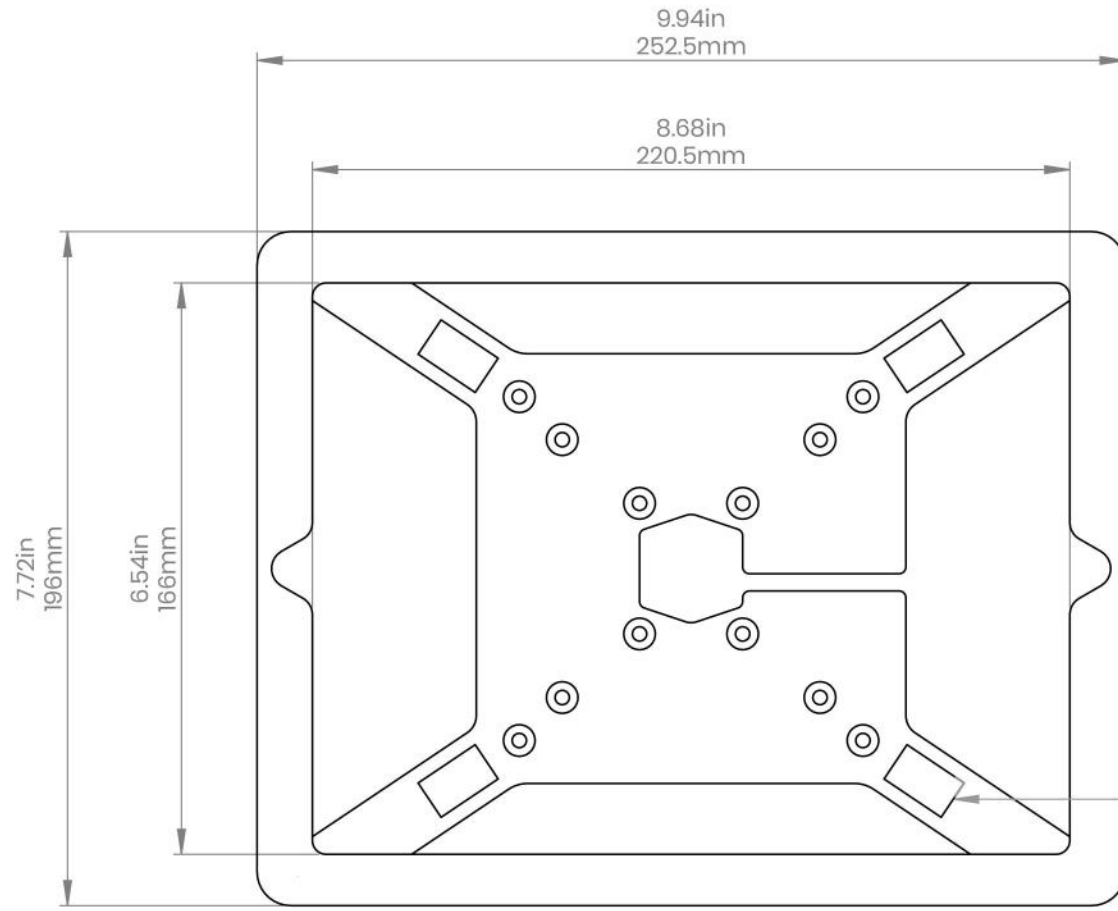

Axis iPad 10.2

SKU	Weight	Date	Version	Tablet Model
102AXSB(Black) 102AXSW(White)	1.05lb	13.08.20	V01	iPad (7th generation) 10.2" 2019

Padding Foam (X4)